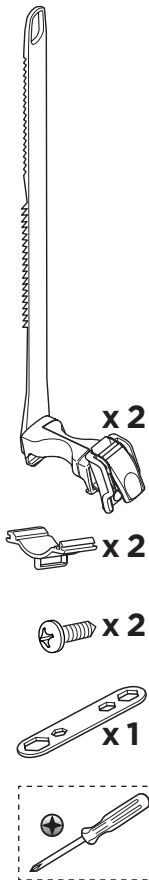

➤ Instructions

Thule VeloCompact 4th Bike Adapter 9261 For VeloCompact 926/927

926101

501-8108-04

Bring your life
thule.com

CITY CRASH
Complies with ISO norm

x1

x2

x2

x1

x2

x2

x2

x2

x2

x2

x2

x2

x6

x2

x2

x1

x1

i

Stützlast beachten
Note towball capacity

VeloCompact
926/927

1

2

3

4

5

6