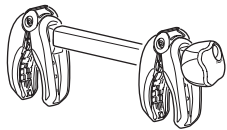

➤ Instructions

Thule VeloCompact 4th Bike Adapter 9261 For VeloCompact 926/927

926101

501-8108-04

Bring your life
thule.com

CITY CRASH
Complies with ISO norm

x1

x2

x2

x1

x2

x2

x2

x2

x2

x2